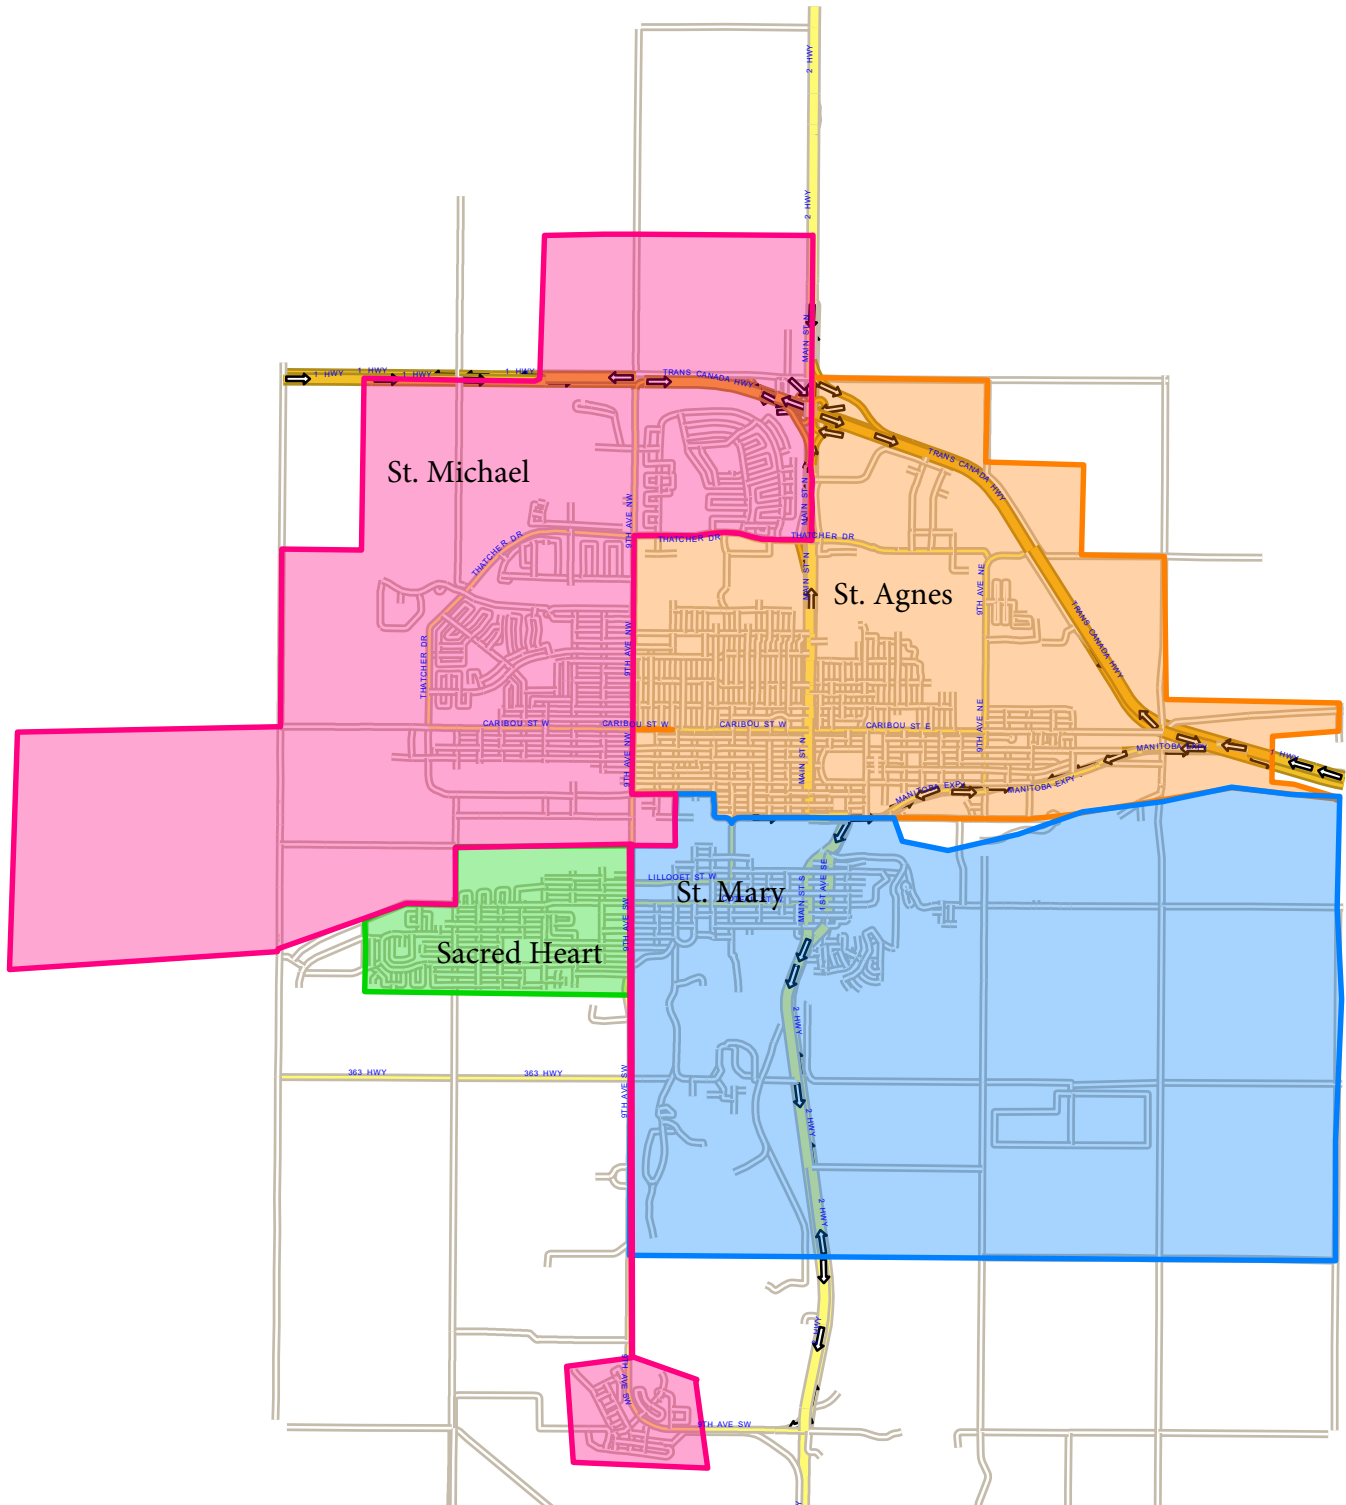

# School Catchment Areas

Ecole St. Margaret covers the entire city of Moose Jaw

Scale = 1 : 69873

0 300 1500 3000 6000